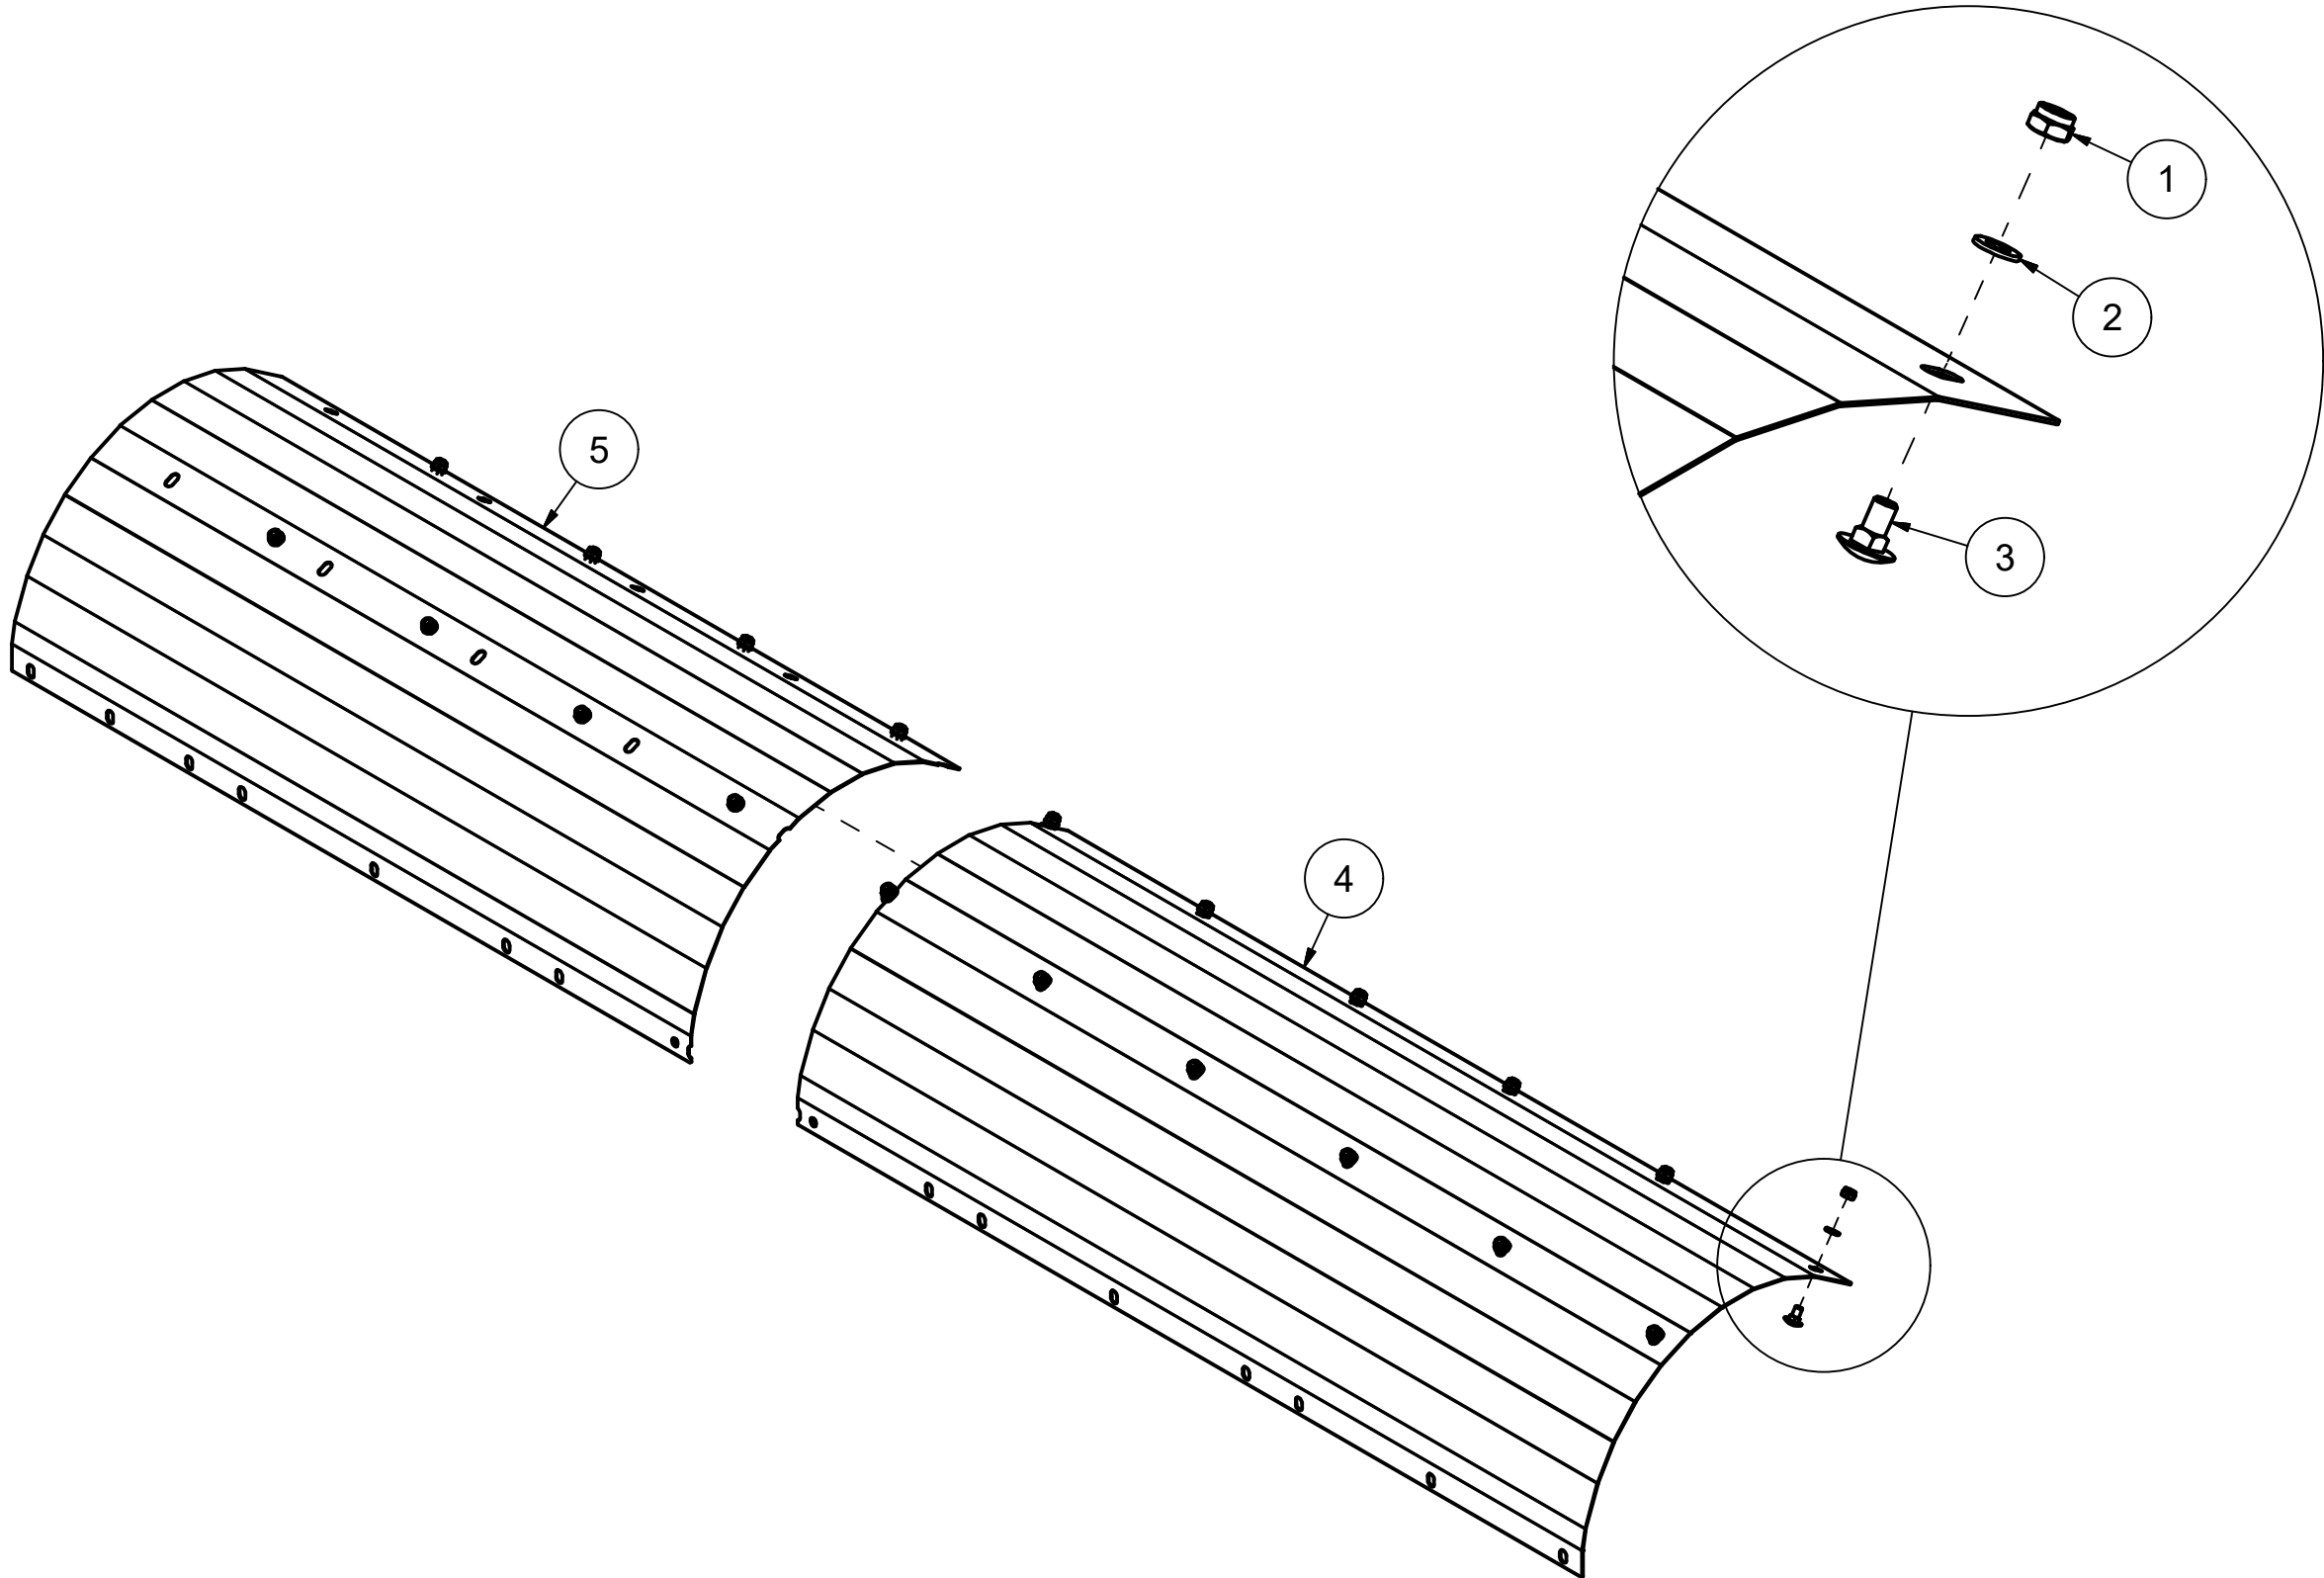

27148007 Protective cover

Pos	Qty	Article no	Designation
1	20	2483610	Locking nut M10 EIZn DIN 985
2	20	2531060	Washer M10 EIZn DIN 125
3	20	2344295	Locking screw M10x20 EIZn 8.8 DIN 603
4	1	12713007	Left side wear cover
5	1	12714005	Right side wear cover